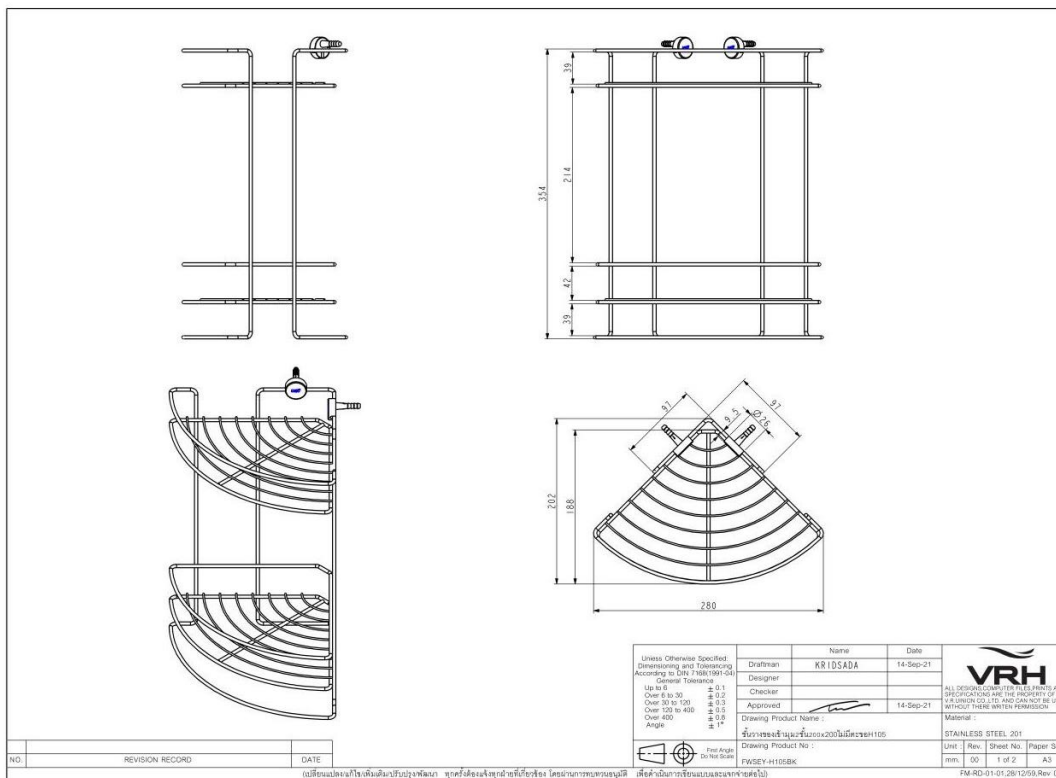

Brand : VRH, Thailand
 Name : 2-Tiered corner rack
 Item Code : H105
 Designer :
 Color / Finish: 304 Stainless Steel
 Dimensions : 250 mm

Product info:
 • 2- Tiered corner rack

Flushing of pipe must be done before fittings are installed. Failure to do so voids the warranty.
 Follow cleaning instructions and avoid using any harmful chemicals.
 All information is for reference only. Installation shall always be based on the specs provided with actual delivered items.
 For more info, visit www.sanitecph.com